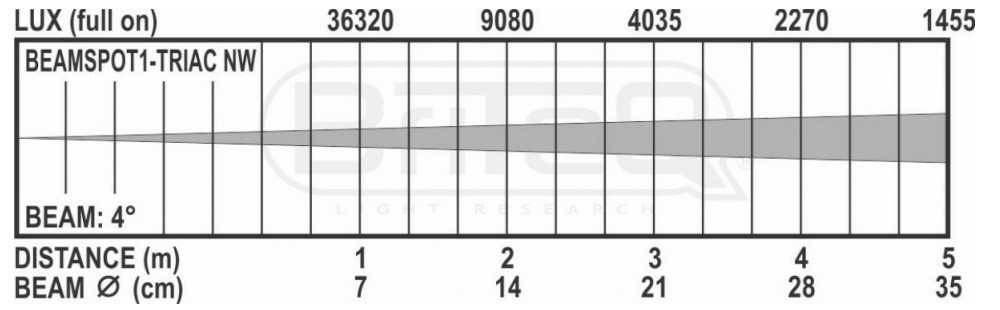

SPECIFICATIONS

General : Application	Commercial lighting, DJ & Club, Stage & Rental
General : Dimensions (cm)	17,2 x 15,6 x 12,5 cm
General : Weight (kg)	1.23
General : Powerinput	AC 100 - 240V, 50/60Hz
General : Energy Label	No
General : Power consumption W	15
General : Color	black
General : Display	none
General : Fixation	M10
General : IP rating	indoor
Control : manual	Yes
Control : Master/Slave	No
Control : DMX M/S	No
Control : Standalone	fixed
Control : Type included remote	-
Control : optional remote	-
Control : programmable	No
Control : upgradable software	No
Control : maximum DMX channels	0
Light : lamp socket	none
Light : Lux	1455 lux at 5m (angle 4°)
Light : lumen	200
Light : lamp	LED
Light : min. color temperature (K)	4500
Light : max. color temperature (K)	4500
Light : CRI	90
Light : colors	White
Light : mix colors	No
Light : fixed gobos	-
Light : rotating gobos	-
Light : focus	None
Light : zoom	Manual
Light : iris	No
Light : prism (# facets + rotating y/n)	-
Light : min. beam angle (°)	4
Light : max. beam angle (°)	45
Connections : input	-
Connections : output	-
Connections : XLR 3 pin	No
Connections : XLR 5 pin	No
Connections : Power Conn.	No
Connections : midi	No
Connections : usb	No
Connections : wifi	no
Connections : bluetooth	No
Connections : artnet	No
Connections : rdm	No
Brand	BRITEQ
EANCode	5420025649551
Discontinued	No