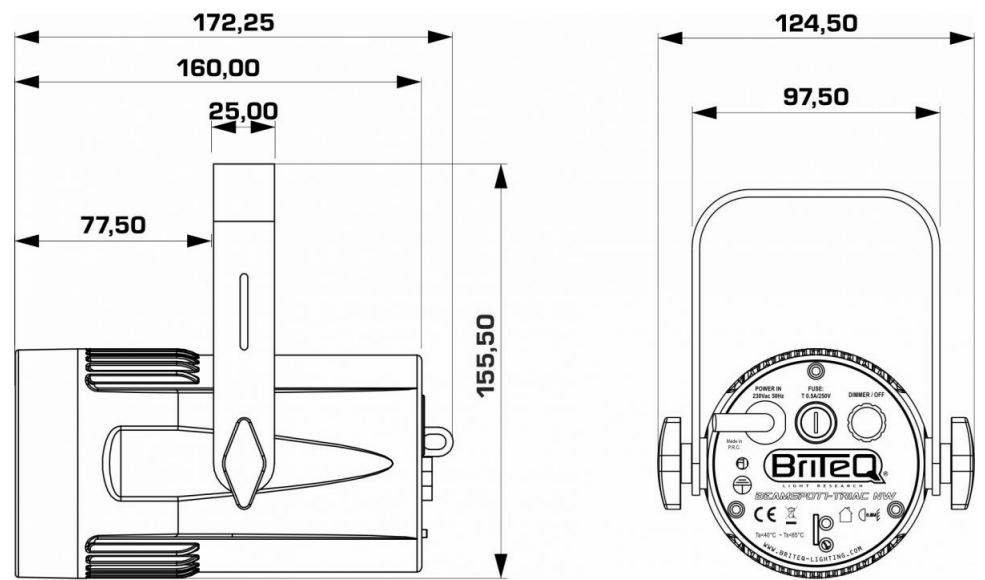

SPECIFICATIONS

General : Application	Commercial lighting, DJ & Club, Stage & Rental
General : Dimensions (cm)	17,2 x 15,6 x 12,5 cm
General : Weight (kg)	1.23
General : Powerinput	AC 100 - 240V, 50/60Hz
General : Energy Label	No
General : Power consumption W	15
General : Color	black
General : Display	none
General : Fixation	M10
General : IP rating	indoor
Control : manual	Yes
Control : Master/Slave	No
Control : DMX M/S	No
Control : Standalone	fixed
Control : Type included remote	-
Control : optional remote	-
Control : programmable	No
Control : upgradable software	No
Control : maximum DMX channels	0
Light : lamp socket	none
Light : Lux	1455 lux at 5m (angle 4°)
Light : lumen	200
Light : lamp	LED
Light : min. color temperature (K)	4500
Light : max. color temperature (K)	4500
Light : CRI	90
Light : colors	White
Light : mix colors	No
Light : fixed gobos	-
Light : rotating gobos	-
Light : focus	None
Light : zoom	Manual
Light : iris	No
Light : prism (# facets + rotating y/n)	-
Light : min. beam angle (°)	4
Light : max. beam angle (°)	45
Connections : input	-
Connections : output	-
Connections : XLR 3 pin	No
Connections : XLR 5 pin	No
Connections : Power Conn.	No
Connections : midi	No
Connections : usb	No
Connections : wifi	no
Connections : bluetooth	No
Connections : artnet	No
Connections : rdm	No
Brand	BRITEQ
EANCode	5420025649551
Discontinued	No